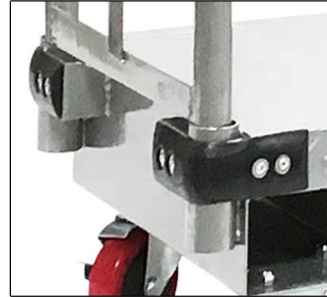

# U-BOAT PLATFORM TRUCK

Durastar Manufacturing

• With corner bumpers

• Two Duratough 8" polyurethane wheels

• Four swivel 4" casters

• Anti-skid diamond plate

## UC1648 / UC1660

The U-Boat truck maneuvers easily in narrow aisles, confined spaces and hallways.

- ▶ All-welded Construction for Strength
- ▶ Removable Handles for Oversized Loads
- ▶ Steel Deck with Anti-Slip Diamond Plate
- ▶ Corner Bumpers Prevent Scuffing on Walls
- ▶ 2 Rigid 8" Duratough Polyurethane Casters
- ▶ 4 Swivel 4" Polyurethane Casters

UC1648	Deck Size: 16" W x 48" L	Load Cap.: 1000 lbs.
UC1660	Deck Size: 16" W x 60" L	Load Cap.: 1800 lbs.